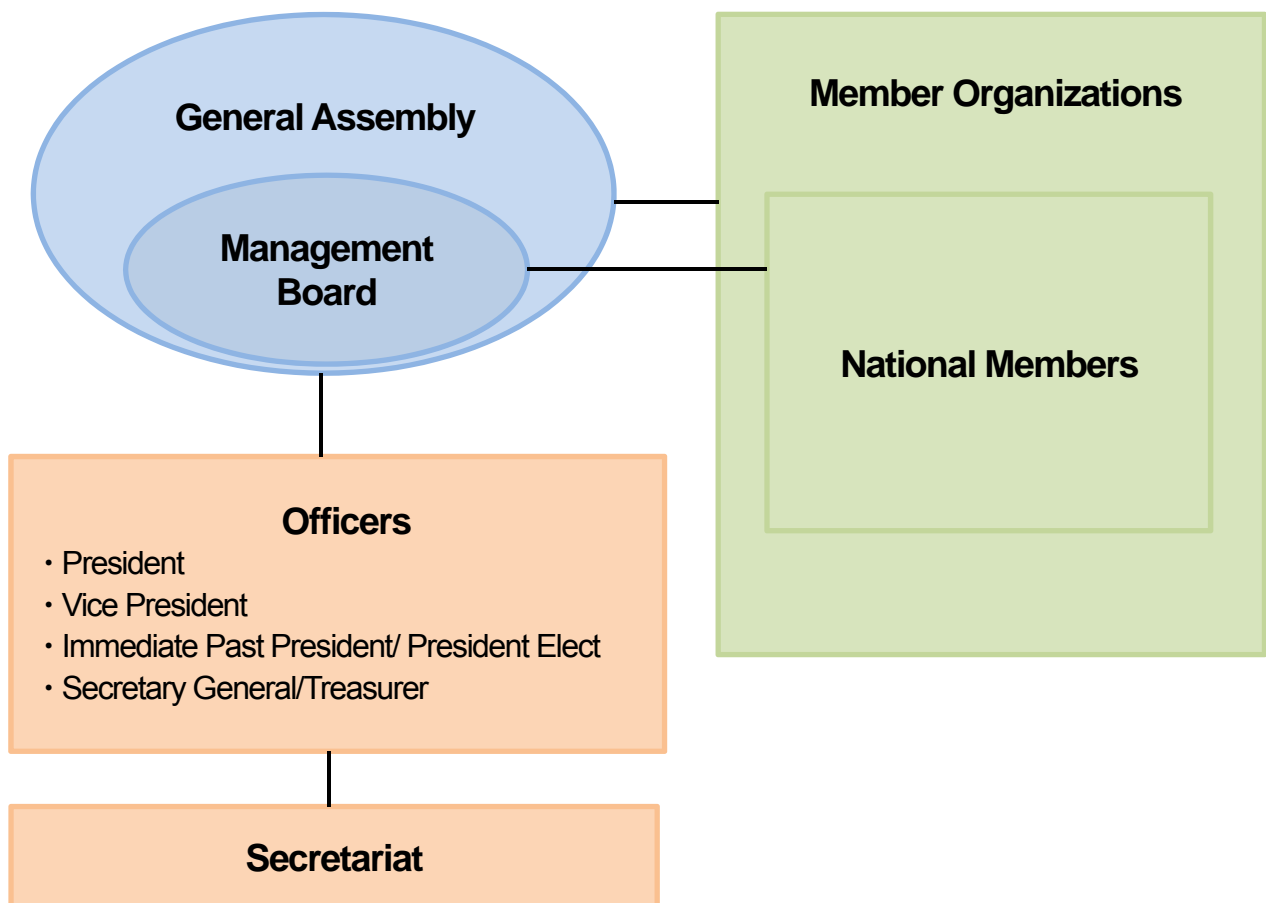

Organizational Structure

The SCA is composed of eligible organizations in Asia. The SCA does not collect membership fees from member organizations at present.

The SCA is governed by the Management Board which consists of one designated representative from each member country/region. The SCA Secretariat is housed at the Science Council of Japan. The General Assembly shall be held once in two years and Management Board Meeting shall be held at least once a year.

Member Organizations

BANGLADESH

Bangladesh Academy of Sciences (BAS)

National Science and Technology Museum
Bhaban, Agargaon, Dhaka-1207, Bangladesh
Tel: +880-2-9110425 Fax: +880-2-8117049
URL: <http://www.bas.org.bd/>
Prof. Mesbahuddin Ahmad, President