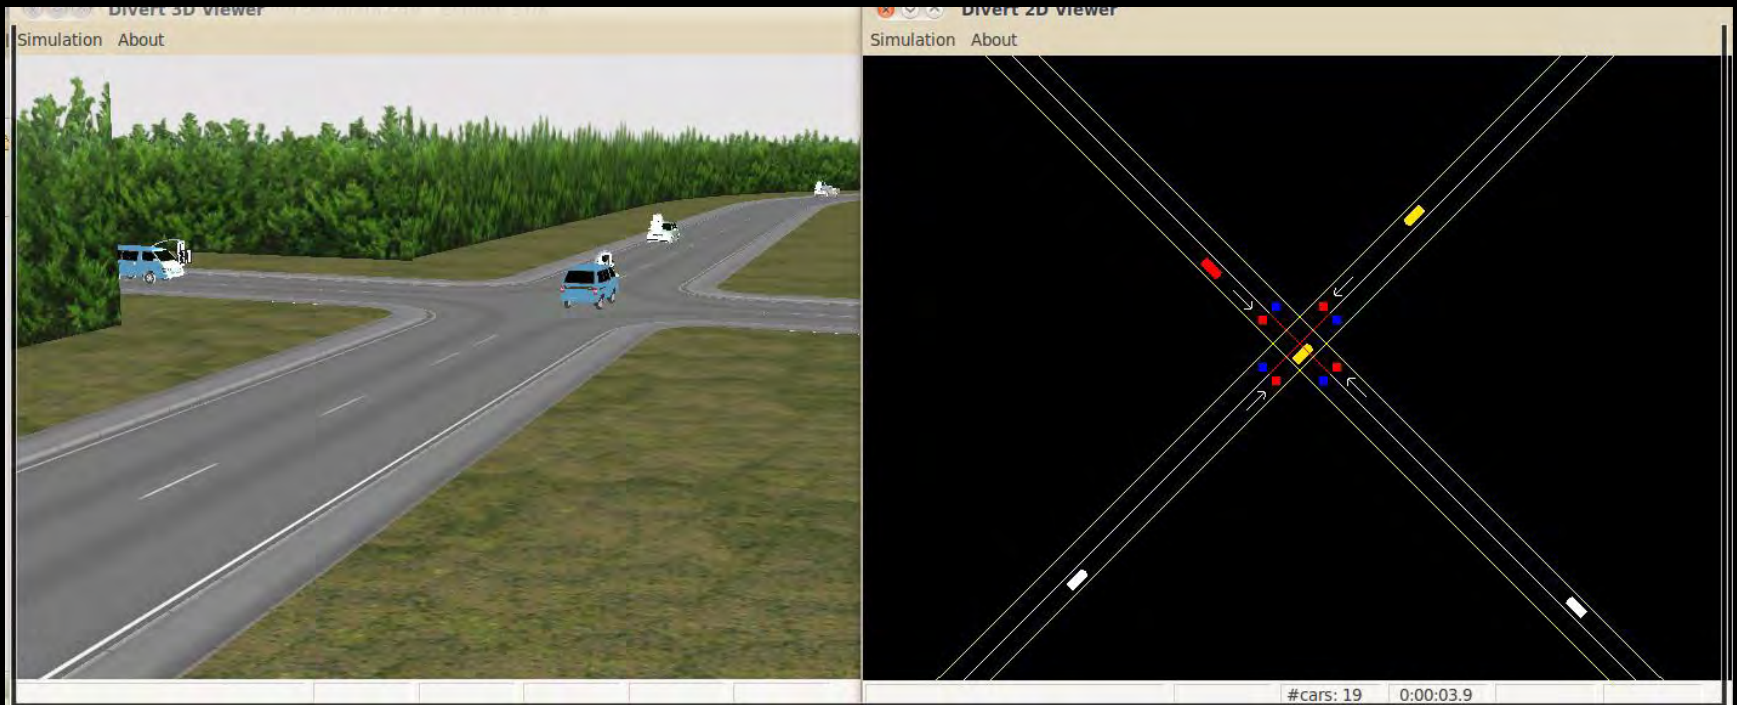

Vehicular Sensor Networks

Castro Terrace

Bay of Biscay

Andorra

(Oporto)

Spain
Madrid

Balearic Sea

Portugal

Smart Grids

PlanIT Valley in Paredes, Portugal

Industrial Systems

Corporate Networks

Operator Workstation

Operator Workstation

Controller

Controller